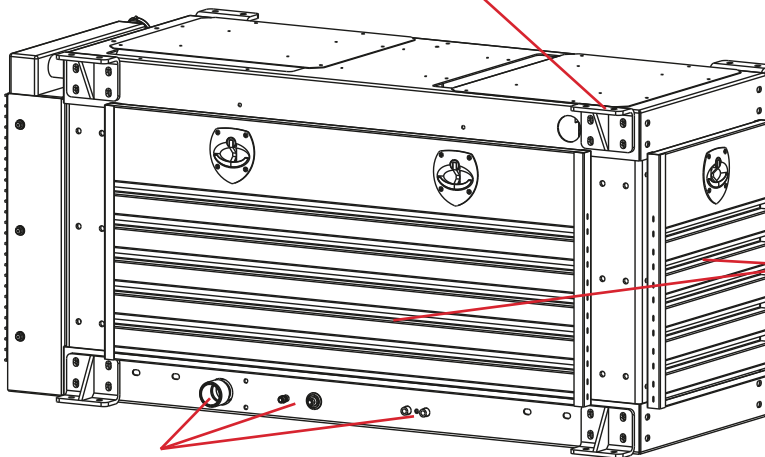

On-board or remote radiator options for maximum installation flexibility

Unit can be base mounted or hung (ideal for trucks or trailers)

- ✓ Low vibration engine isolation system for smooth and quiet operation
- ✓ Two-step powder coat painting process helps reduce corrosion
- ✓ Rugged construction top-to-bottom for dependable service and a long life