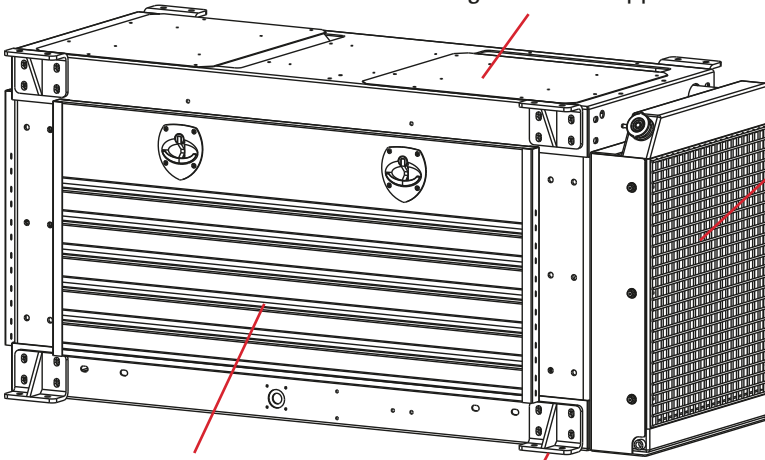

Compact modular design has been optimized to handle the demands of a wide range of mobile applications

Convenient single-side service with full access to engine maintenance parts

On-board or remote radiator options for maximum installation flexibility

Unit can be base mounted or hung (ideal for trucks or trailers)

- ✓ Low vibration engine isolation system for smooth and quiet operation
- ✓ Two-step powder coat painting process helps reduce corrosion
- ✓ Rugged construction top-to-bottom for dependable service and a long life